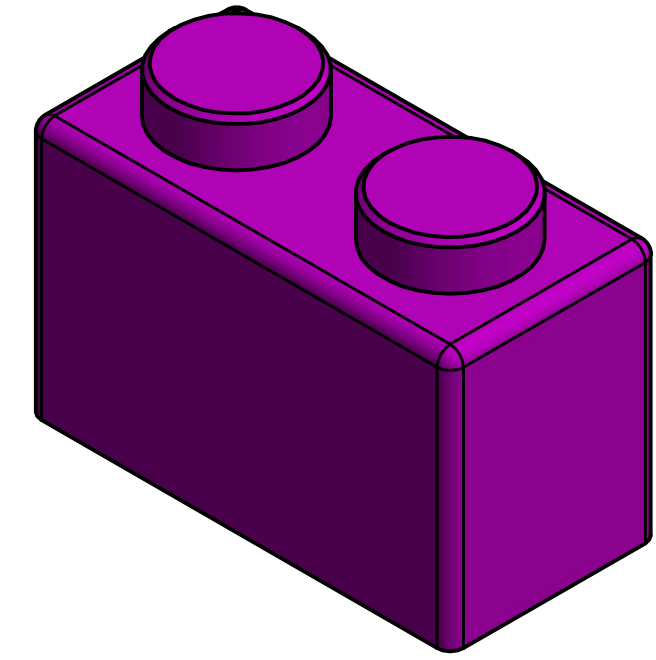

NOTES:
 1. PART TO BE POWDER COATED

DRAWN Scorpius Gaizka	27-5-2021		
CHECKED		TITLE	
QA			
MFG			
APPROVED			
		SIZE C	DWG NO Lego blokje 2 noppen werktekening
		SCALE 5 : 1	REV SHEET 2 OF 2