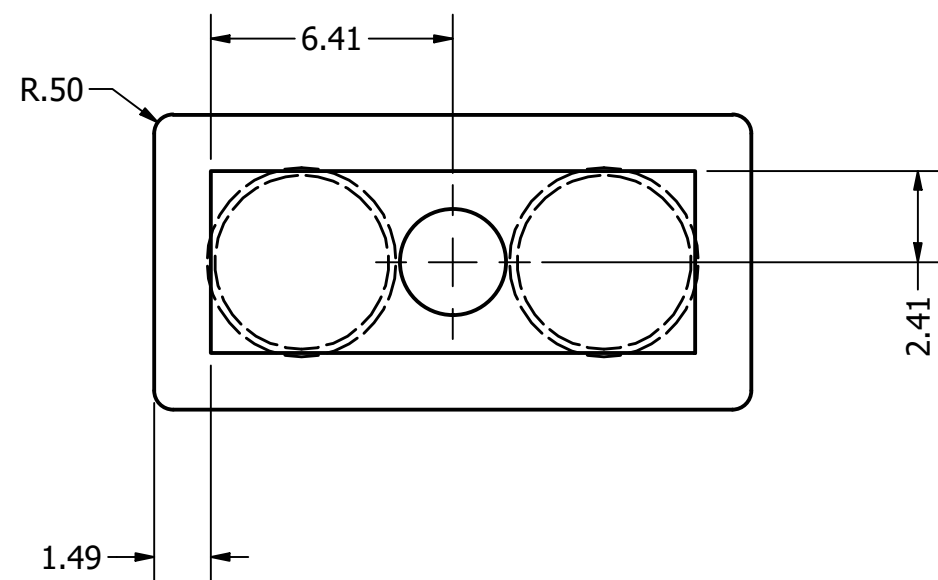

NOTES:
 1. PART TO BE POWDER COATED

DRAWN Scorpius Gaizka	27-5-2021		
CHECKED		TITLE	
QA			
MFG			
APPROVED			
		SIZE C	DWG NO Lego blokje 2 noppen werktekening
		SCALE 5 : 1	REV SHEET 2 OF 2