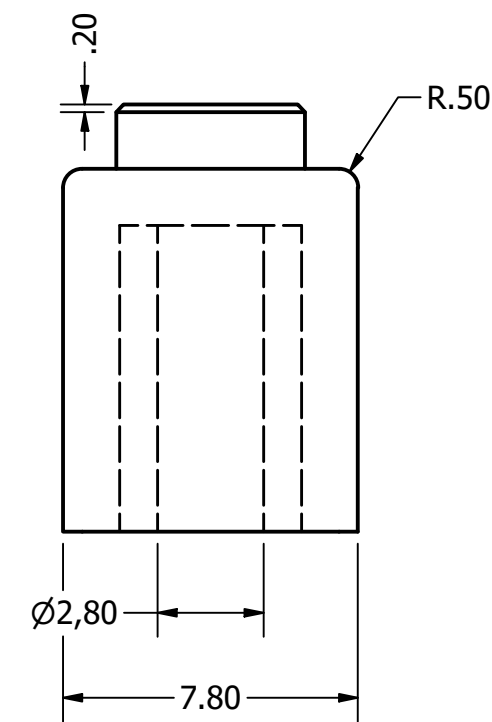

NOTES:
 1. PART TO BE POWDER COATED

DRAWN Scorpius Gaizka	27-5-2021		
CHECKED		TITLE	
QA			
MFG			
APPROVED			
		SIZE C	DWG NO Lego blokje 2 noppen werktekening
		SCALE 5 : 1	REV SHEET 2 OF 2