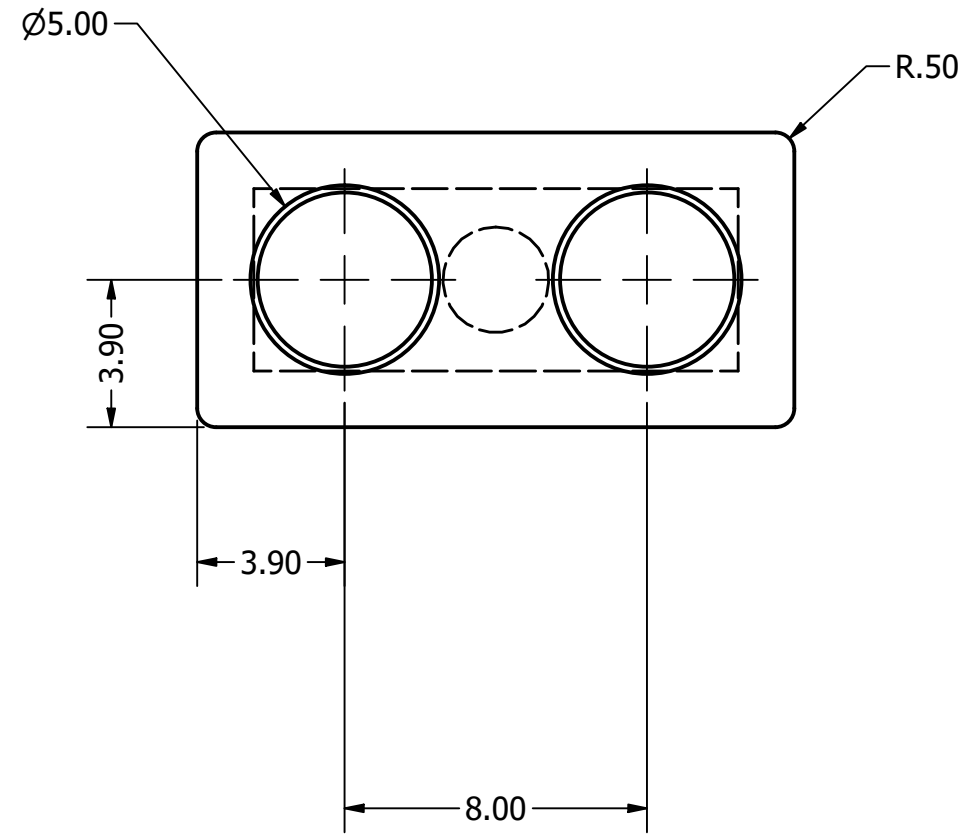

NOTES:
 1. PART TO BE POWDER COATED

DRAWN Scorpius Gaizka	27-5-2021		
CHECKED		TITLE	
QA			
MFG			
APPROVED			
		SIZE C	DWG NO Lego blokje 2 noppen werktekening
		SCALE 5 : 1	REV SHEET 2 OF 2