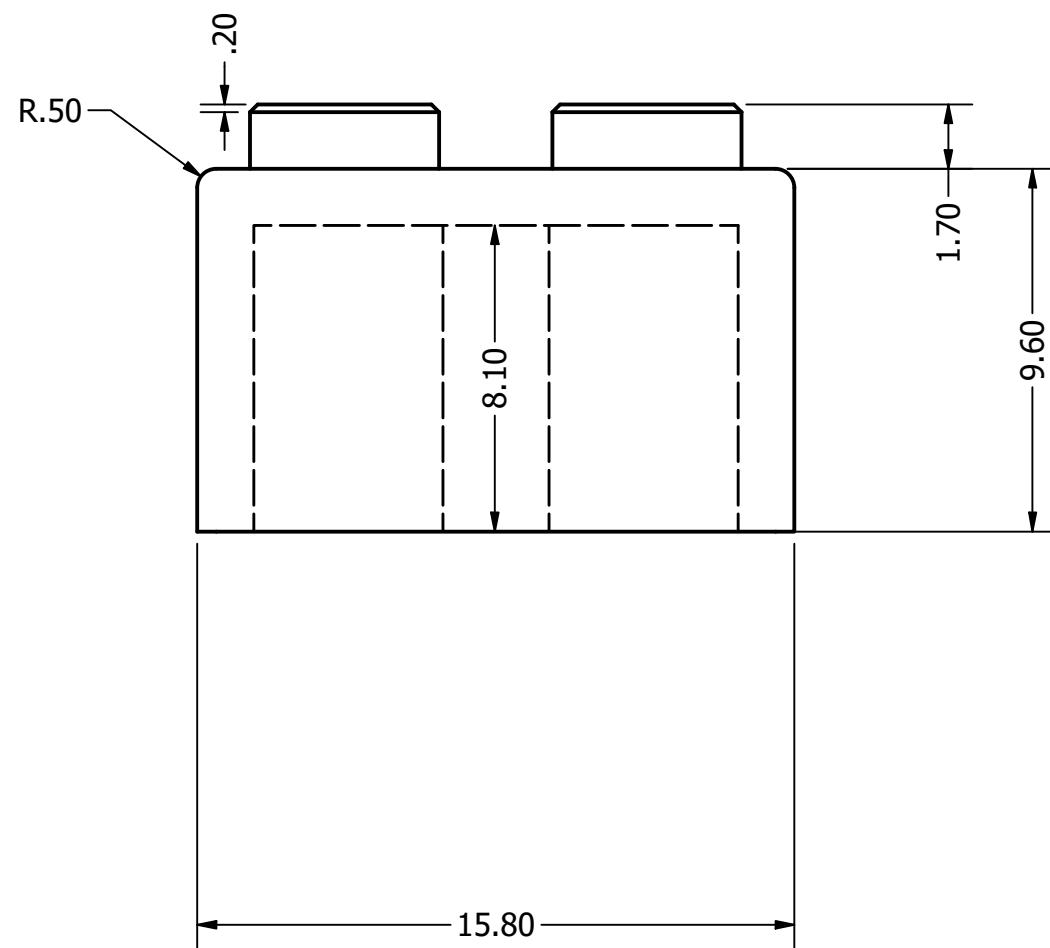

NOTES:
 1. PART TO BE POWDER COATED

DRAWN Scorpius Gaizka	27-5-2021		
CHECKED		TITLE	
QA			
MFG			
APPROVED			
		SIZE C	DWG NO Lego blokje 2 noppen werktekening
		SCALE 5 : 1	REV SHEET 2 OF 2