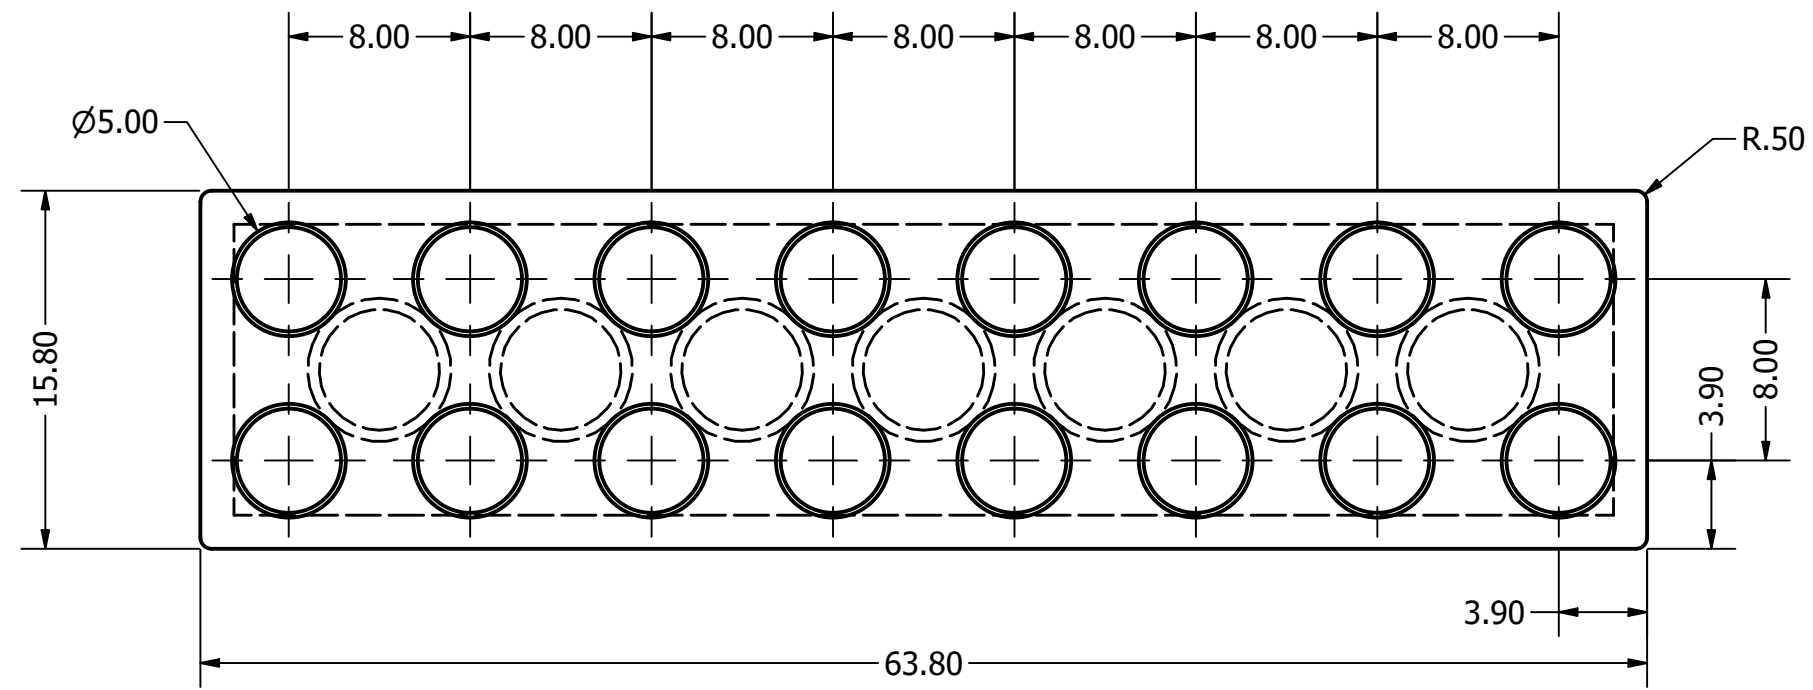

NOTES:  
 1. PART TO BE POWDER COATED

DRAWN Scorpius Gaizka	27-5-2021			
CHECKED		TITLE		
QA				
MFG				
APPROVED				
		SIZE C	DWG NO Lego blokje 24 noppen werktekening	REV
		SCALE 3 : 1	SHEET 2 OF 2	