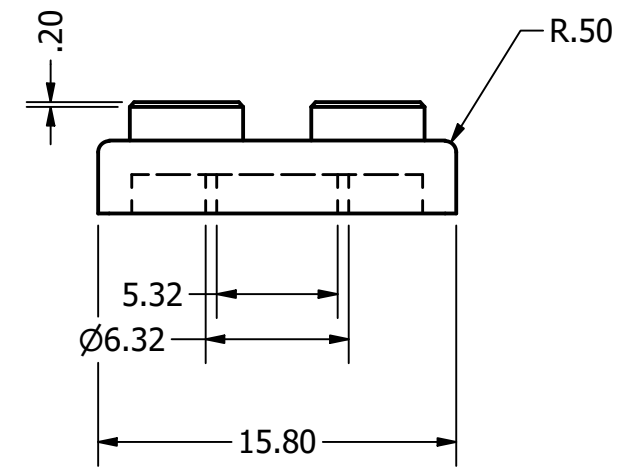

NOTES:  
 1. PART TO BE POWDER COATED

DRAWN Scorpius Gaizka	27-5-2021			
CHECKED		TITLE		
QA				
MFG				
APPROVED				
		SIZE C	DWG NO Lego blokje 24 noppen werktekening	REV
		SCALE 3 : 1	SHEET 2 OF 2	