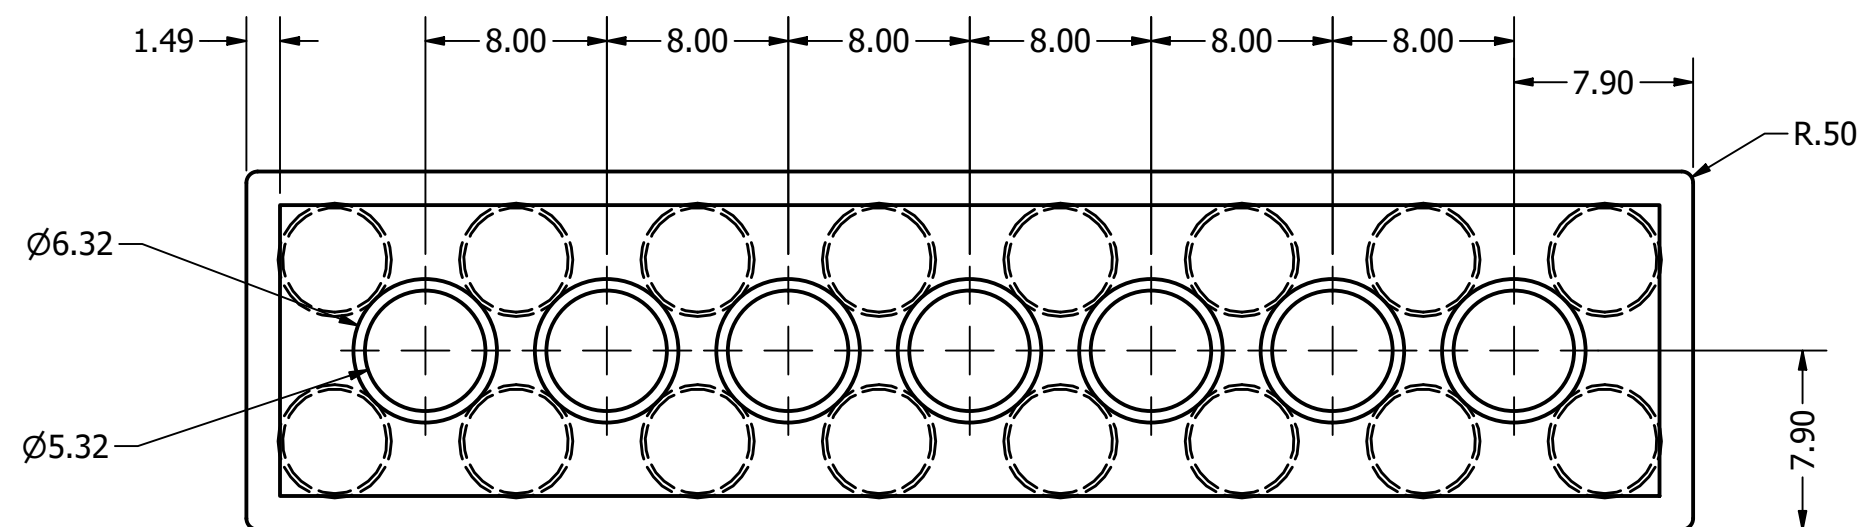

NOTES:  
 1. PART TO BE POWDER COATED

DRAWN Scorpius Gaizka	27-5-2021			
CHECKED		TITLE		
QA				
MFG				
APPROVED				
		SIZE C	DWG NO Lego blokje 24 noppen werktekening	REV
		SCALE 3 : 1	SHEET 2 OF 2	