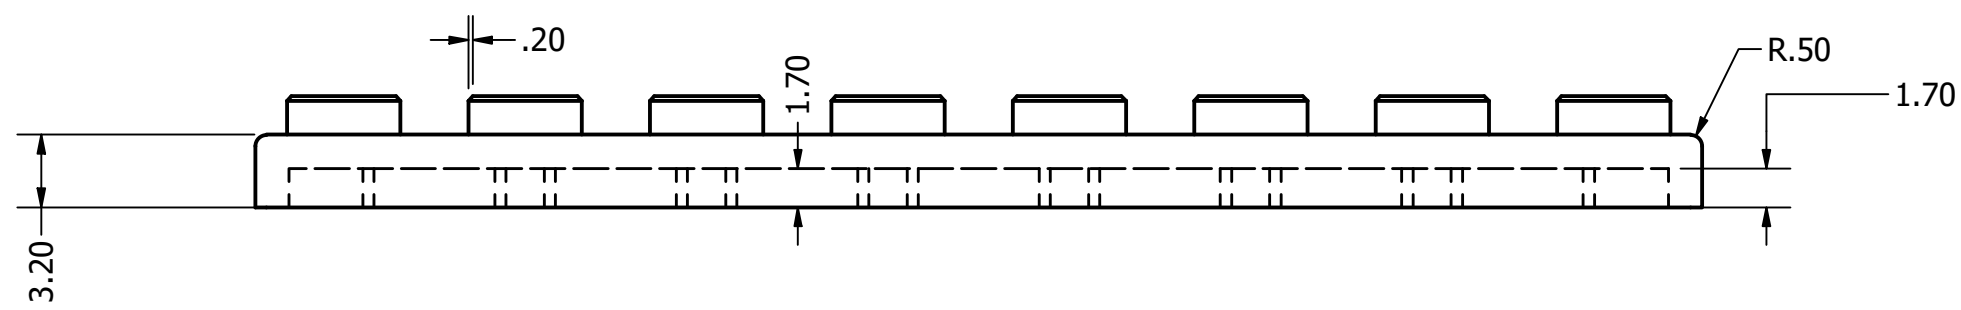

NOTES:  
 1. PART TO BE POWDER COATED

DRAWN Scorpius Gaizka	27-5-2021			
CHECKED		TITLE		
QA				
MFG				
APPROVED				
		SIZE C	DWG NO Lego blokje 24 noppen werktekening	REV
		SCALE 3 : 1	SHEET 2 OF 2	