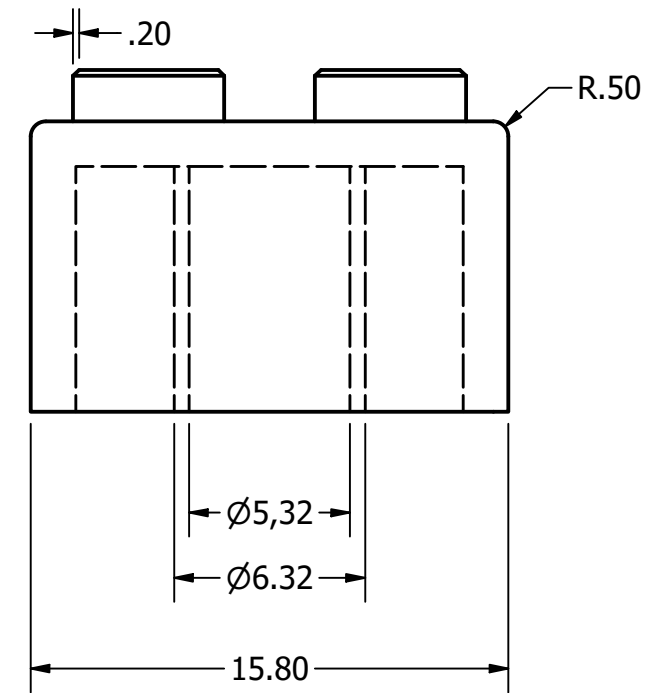

NOTES:
 1. PART TO BE POWDER COATED

DRAWN Scorpius Gaizka	27-5-2021		
CHECKED		TITLE	
QA			
MFG			
APPROVED			
		SIZE C	DWG NO Lego blokje 8 noppen werktekening
		SCALE 4 : 1	REV
		SHEET 2 OF 2	