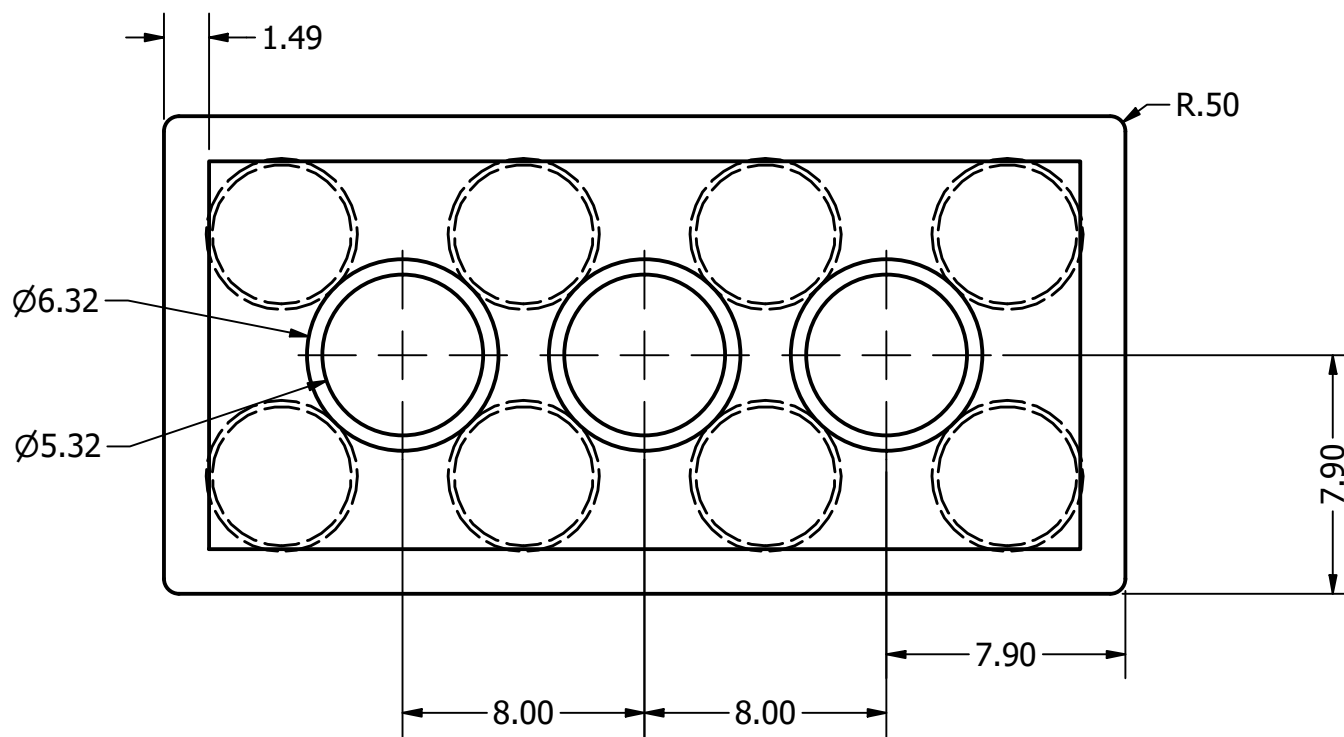

NOTES:
 1. PART TO BE POWDER COATED

DRAWN Scorpius Gaizka	27-5-2021		
CHECKED		TITLE	
QA			
MFG			
APPROVED			
		SIZE C	DWG NO Lego blokje 8 noppen werktekening
		SCALE 4 : 1	REV
		SHEET 2 OF 2	