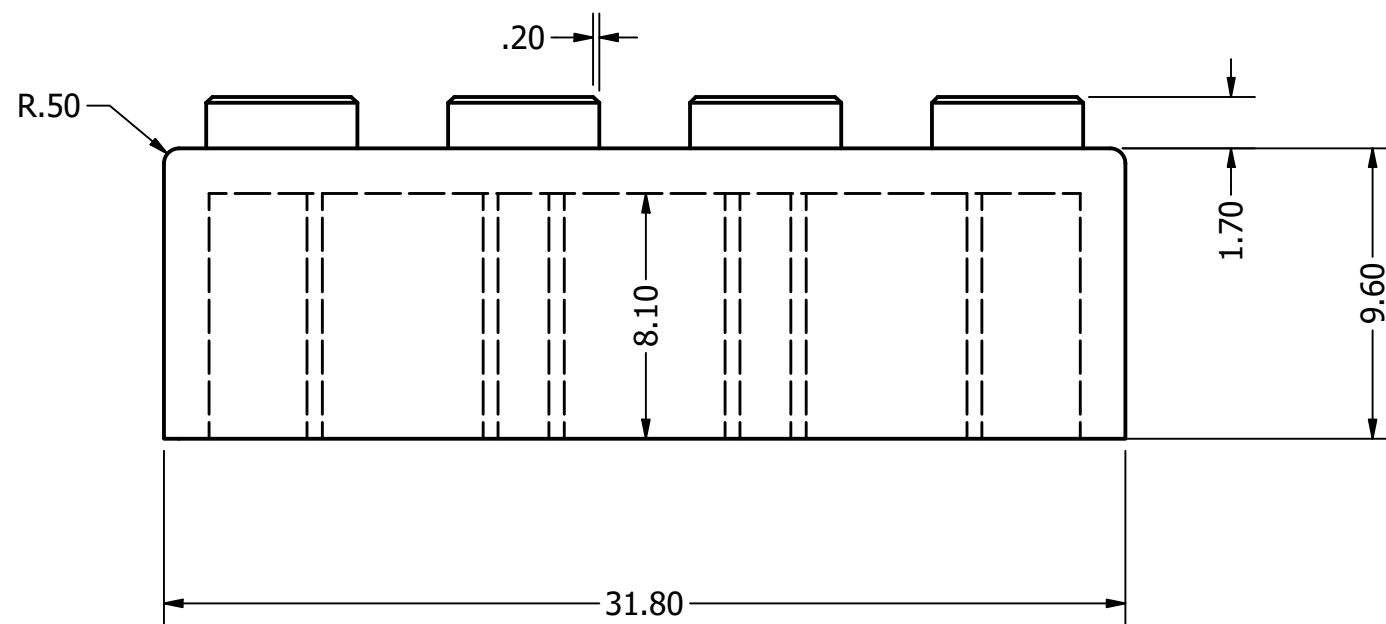

NOTES:
 1. PART TO BE POWDER COATED

DRAWN Scorpius Gaizka	27-5-2021		
CHECKED		TITLE	
QA			
MFG			
APPROVED			
		SIZE C	DWG NO Lego blokje 8 noppen werktekening
		SCALE 4 : 1	REV
		SHEET 2 OF 2	