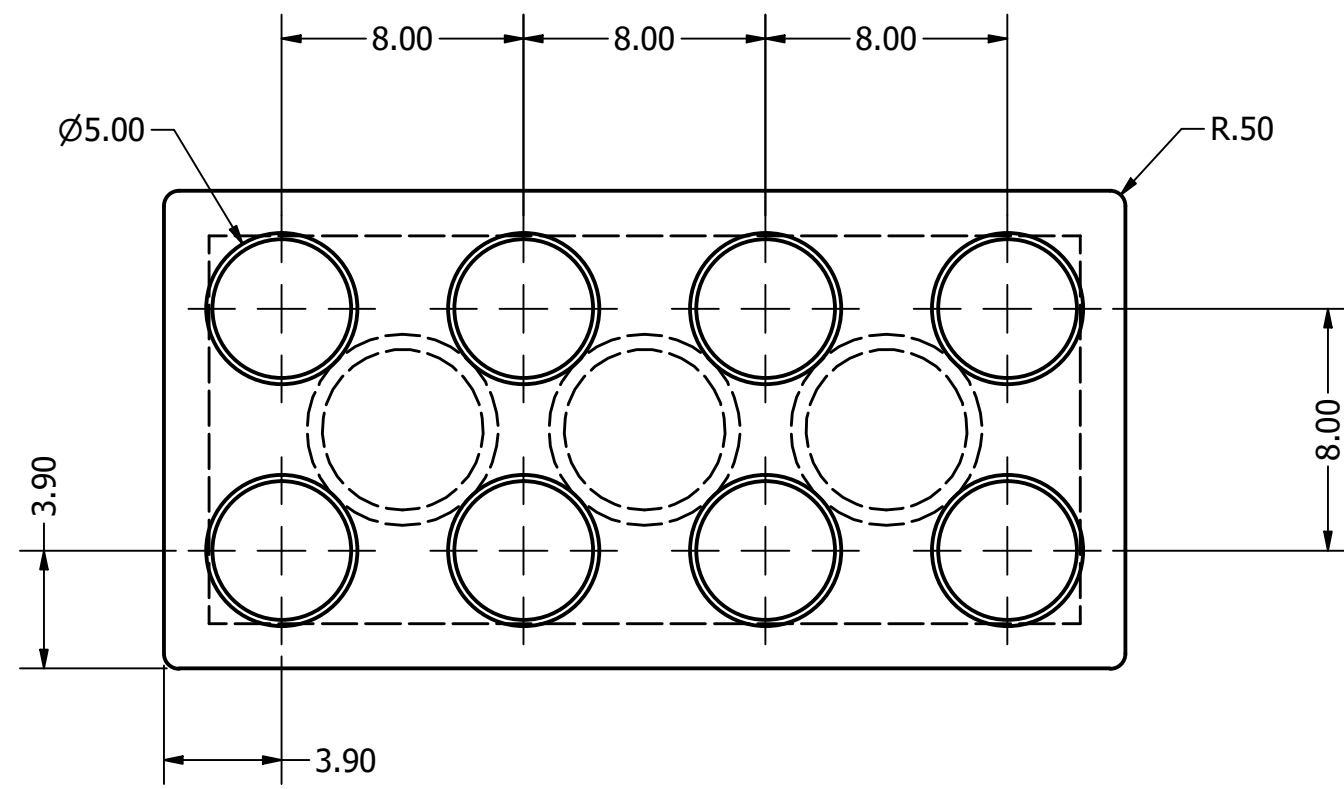

NOTES:
 1. PART TO BE POWDER COATED

DRAWN Scorpius Gaizka	27-5-2021		
CHECKED		TITLE	
QA			
MFG			
APPROVED			
		SIZE C	DWG NO Lego blokje 8 noppen werktekening
		SCALE 4 : 1	REV
		SHEET 2 OF 2	