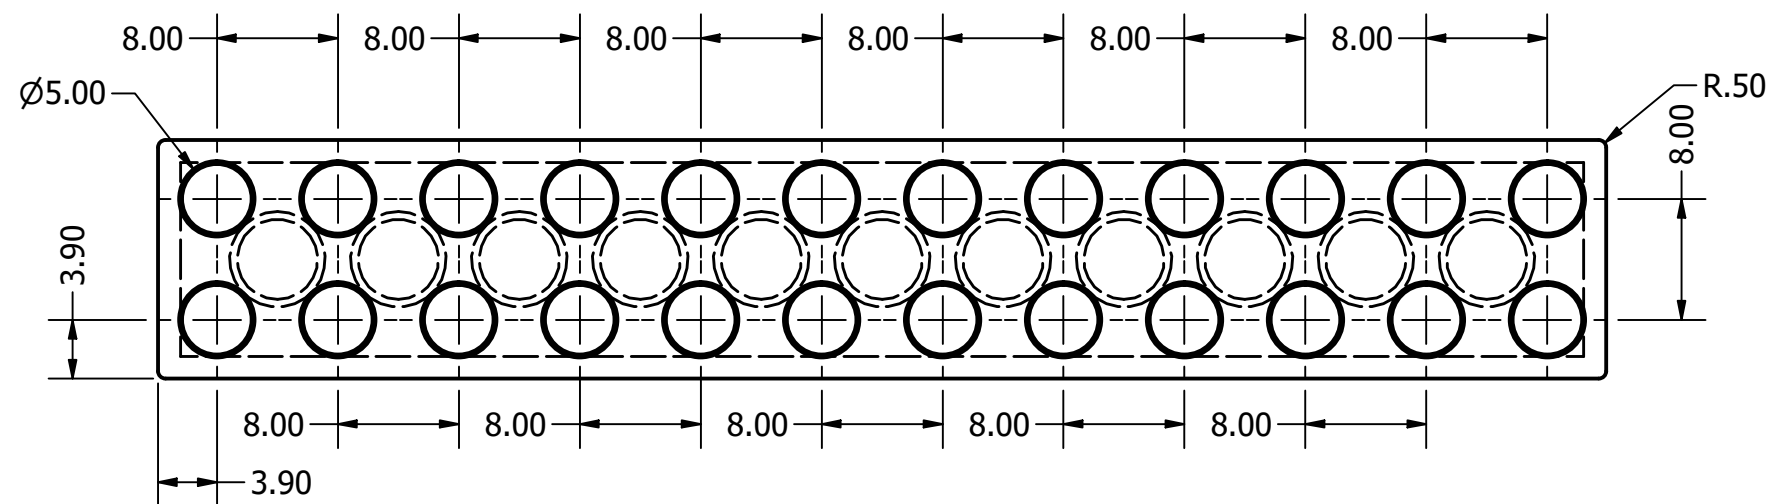

NOTES:
 1. PART TO BE POWDER COATED

DRAWN Scorpius Gaizka	27-5-2021		
CHECKED		TITLE	
QA			
MFG			
APPROVED			
		SIZE C	DWG NO Lego blokje 24 noppen werktekening n
		SCALE 2 : 1	REV
			SHEET 2 OF 2