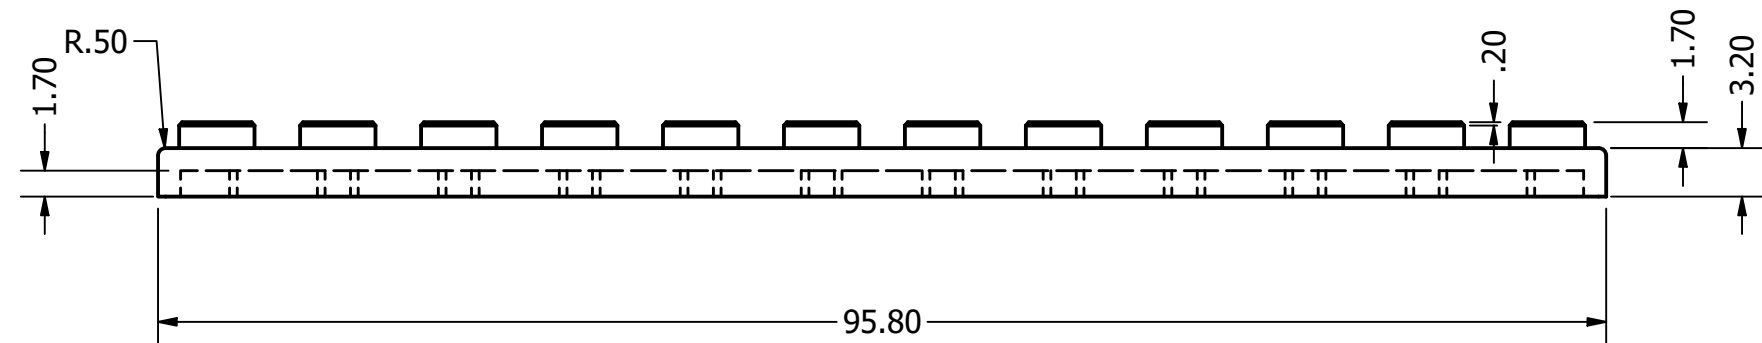

NOTES:
 1. PART TO BE POWDER COATED

DRAWN Scorpius Gaizka	27-5-2021		
CHECKED		TITLE	
QA			
MFG			
APPROVED			
		SIZE C	DWG NO Lego blokje 24 noppen werktekening n
		SCALE 2 : 1	REV
			SHEET 2 OF 2