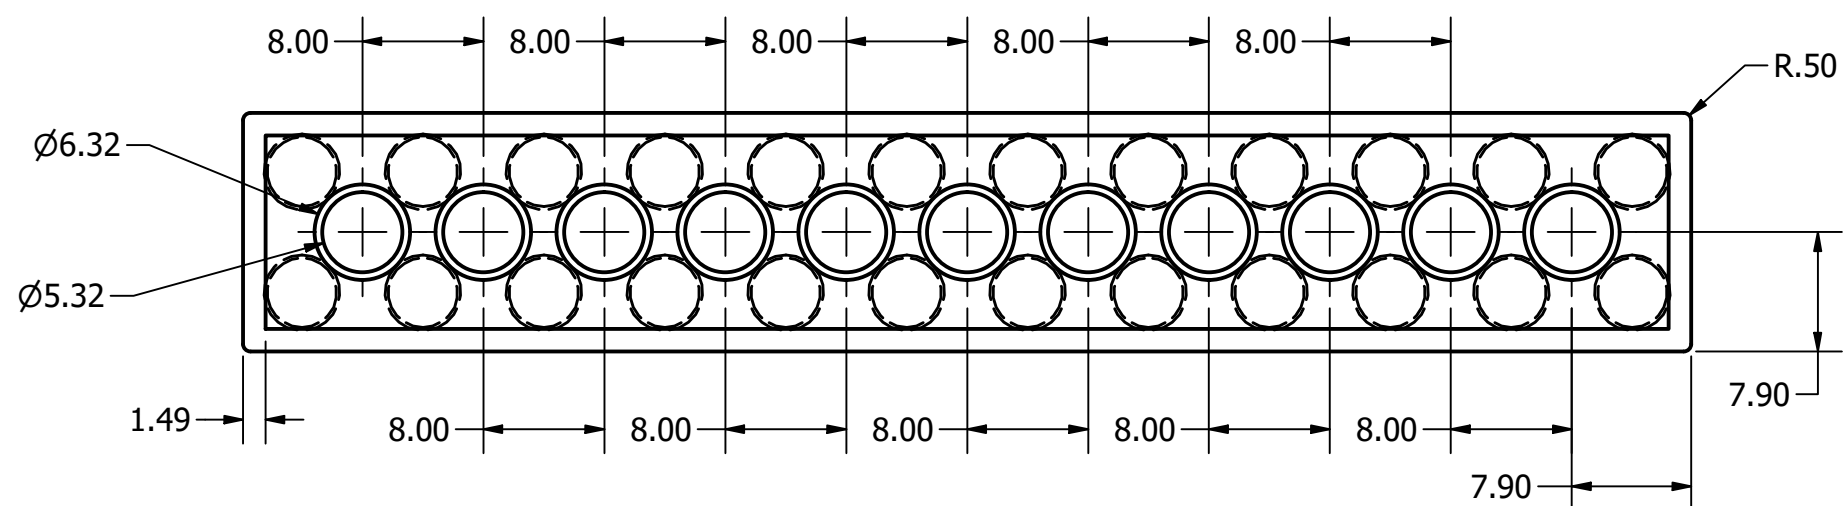

NOTES:
 1. PART TO BE POWDER COATED

DRAWN Scorpius Gaizka	27-5-2021		
CHECKED		TITLE	
QA			
MFG			
APPROVED			
		SIZE C	DWG NO Lego blokje 24 noppen werktekening n
		SCALE 2 : 1	REV
			SHEET 2 OF 2