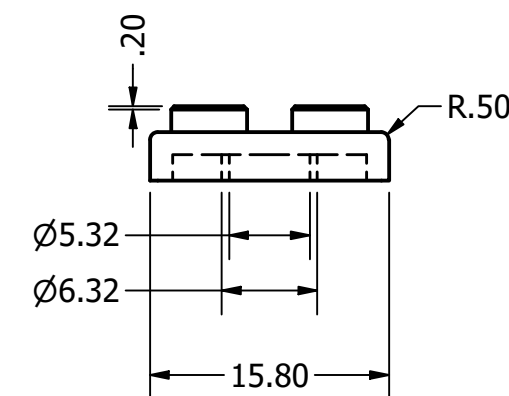

NOTES:
 1. PART TO BE POWDER COATED

DRAWN Scorpius Gaizka	27-5-2021		
CHECKED		TITLE	
QA			
MFG			
APPROVED			
		SIZE C	DWG NO Lego blokje 24 noppen werktekening n
		SCALE 2 : 1	REV
			SHEET 2 OF 2